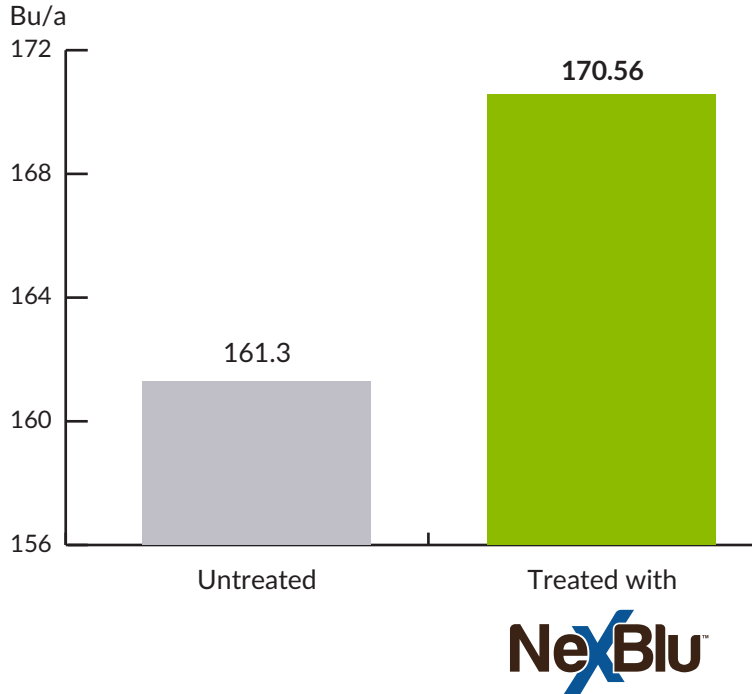

NexBlu™

NexBlu™ is the next-level liquid nitrogen technology designed to ensure more value for every pound of applied N. It replaces your standard liquid nitrogen program with the potential for greater performance and yield enhancement through improved nutrient utilization.

FEATURES

- A complete nitrogen solution
- Promotes more even crop emergence
- Increases soil nutrient availability later in the season
- Improves total nutrient use efficiency

Corn – Devils Lake, ND (2018)

NexBlu 27 applied at 10 gallons per acre vs UAN 28% applied at 10 gallons per acre

ALWAYS READ AND FOLLOW LABEL DIRECTIONS.

© 2019 Loveland Products, Inc. All Rights Reserved. All of the trademarks and service marks displayed are marks of their respective owners. Check State Registration to make sure product is registered in your state.