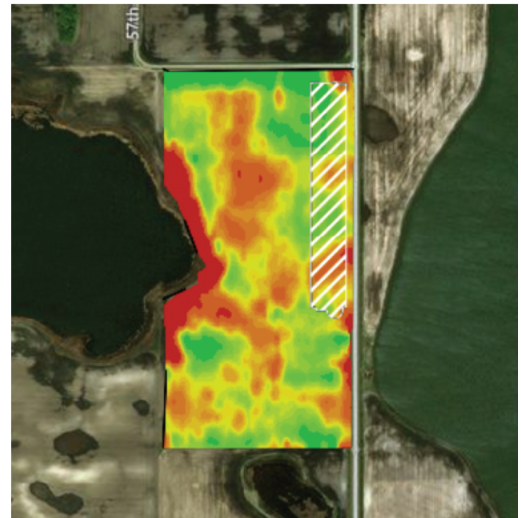

NexBlu™

NexBlu™ is the next-level liquid nitrogen technology designed to ensure more value for every pound of applied N. It replaces your standard liquid nitrogen program with the potential for greater performance and yield enhancement through improved nutrient utilization.

FEATURES

- A complete nitrogen solution
- Promotes more even crop emergence
- Increases soil nutrient availability later in the season
- Improves total nutrient use efficiency

Corn – Devils Lake, ND (2018)

NexBlu 27 applied at 10 gallons per acre vs UAN 28% applied at 10 gallons per acre

ALWAYS READ AND FOLLOW LABEL DIRECTIONS.

© 2019 Loveland Products, Inc. All Rights Reserved. All of the trademarks and service marks displayed are marks of their respective owners. Check State Registration to make sure product is registered in your state.